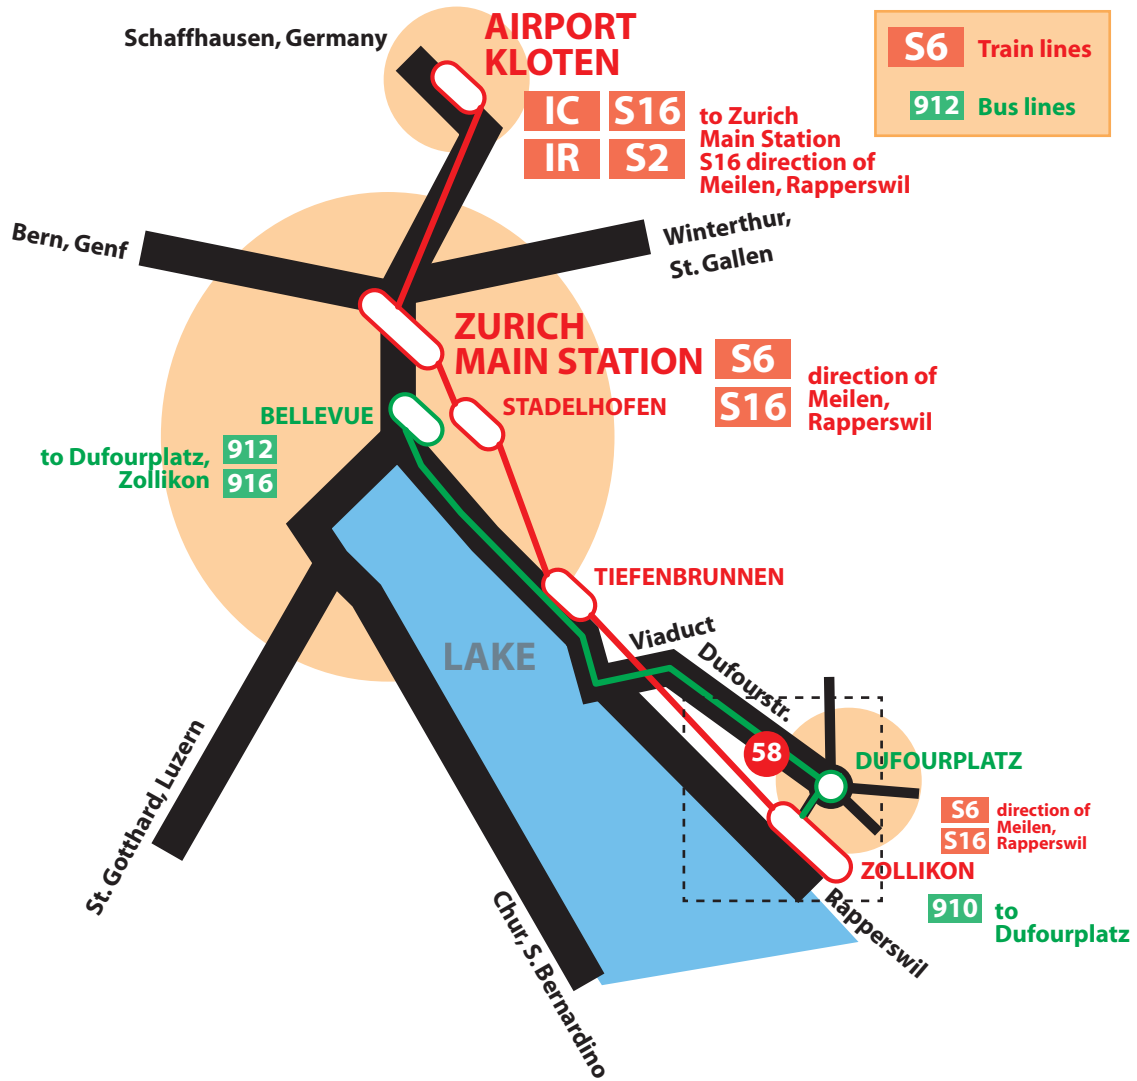

# HOW TO FIND US

**NEUPERT & PARTNERS**  
**Dufourstrasse 58**  
**8702 Zollikon**

Busses 912, 916 from Bellevue lead directly to Dufourplatz.

From the Zurich Airport in Kloten, there are several trains (IC, IR, S16 and S2) to Zurich Main Station. The S16 takes you directly to Zollikon.

Trains S6, S16 from Zurich Main Station and Stadelhofen lead to Zollikon, from there you can walk (~5 minutes) or take bus 910 to Dufourplatz.