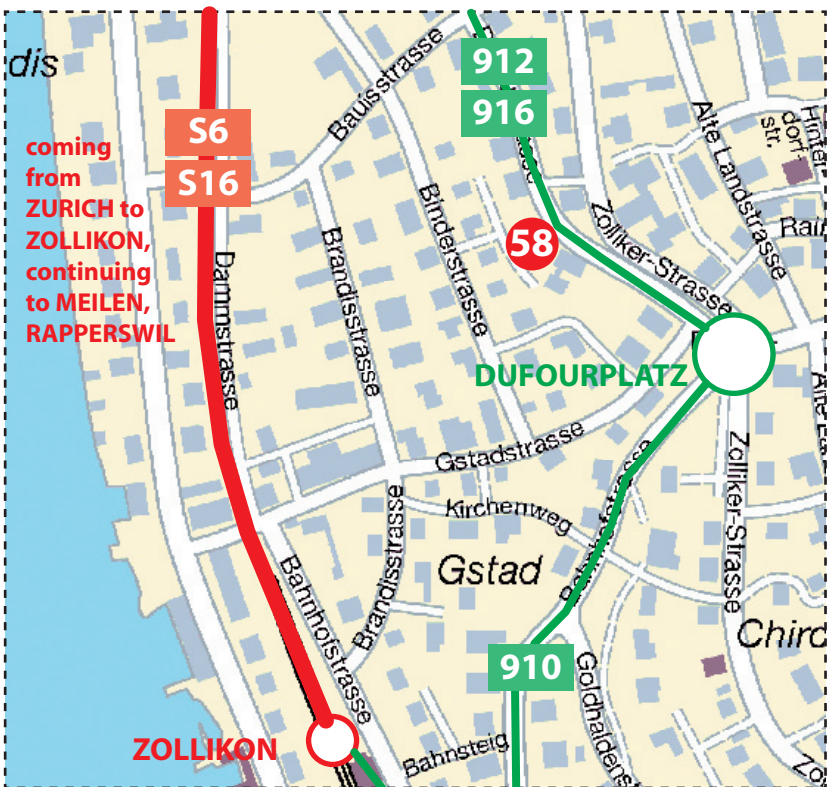

# HOW TO FIND US

**NEUPERT & PARTNERS**  
**Dufourstrasse 58**  
**8702 Zollikon**

Busses 912, 916 from Bellevue lead directly to Dufourplatz.

From the Zurich Airport in Kloten, there are several trains (IC, IR, S16 and S2) to Zurich Main Station. The S16 takes you directly to Zollikon.

Trains S6, S16 from Zurich Main Station and Stadelhofen lead to Zollikon, from there you can walk (~5 minutes) or take bus 910 to Dufourplatz.